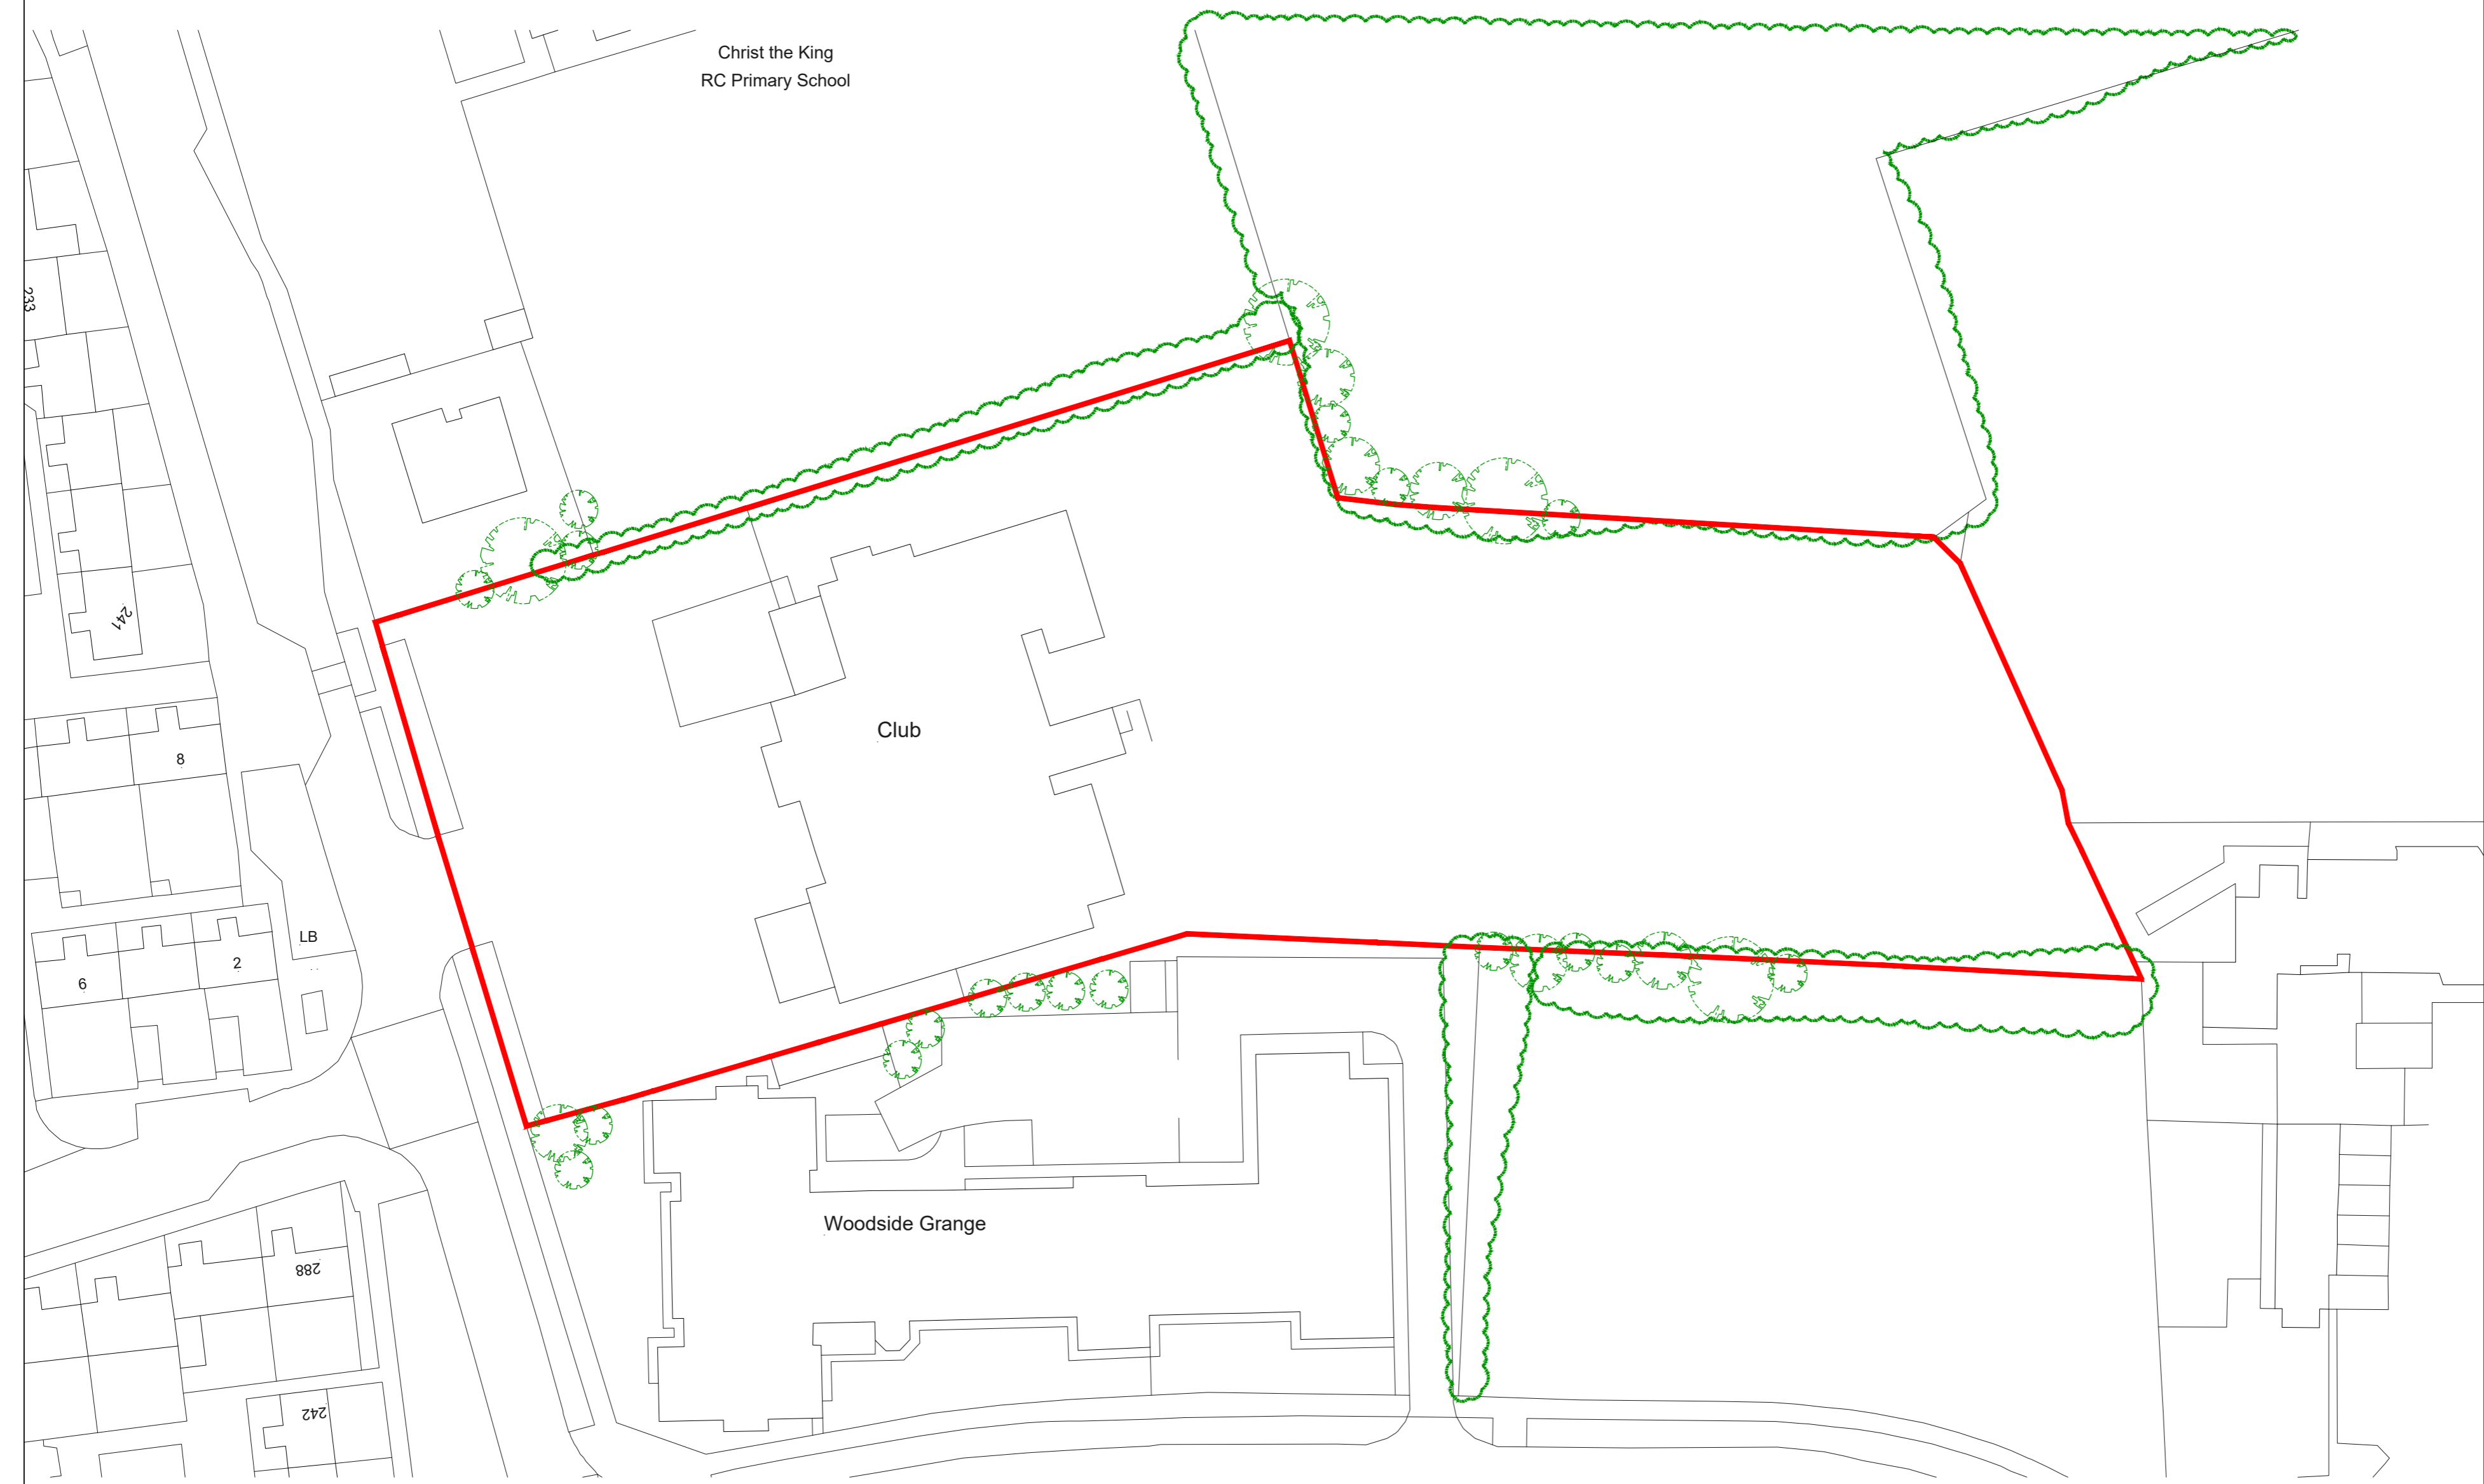

Note:
Do not scale from this drawing.
This drawing is copyright of Ergo Projects Ltd.
All dimensions to be checked prior to any work commencing. Any discrepancies to be reported to Ergo Projects immediately.

TOTAL SITE AREA - GROSS
= 2.14 Acres - 0.87 Hectares

TOTAL SITE AREA - NETT
= 1.79 Acres - 0.73 Hectare

ergo

0191 229 0231
info@ergoprojects.co.uk
Azure Business Centre, High Street,
Newburn, Newcastle upon Tyne, NE15 8LN
www.ergoprojects.co.uk

PROJECT:
Thornaby Sports & Leisure Club

TITLE:
Existing Site Plan

DRAWING PURPOSE: Feasibility	DATE OF DRAWING: Sept 2023	DRAWN BY: ME
SCALE: 1:500	SHEET SIZE: A2	REVISION:
PROJECT NO: 945	DRAWING NO: 002	