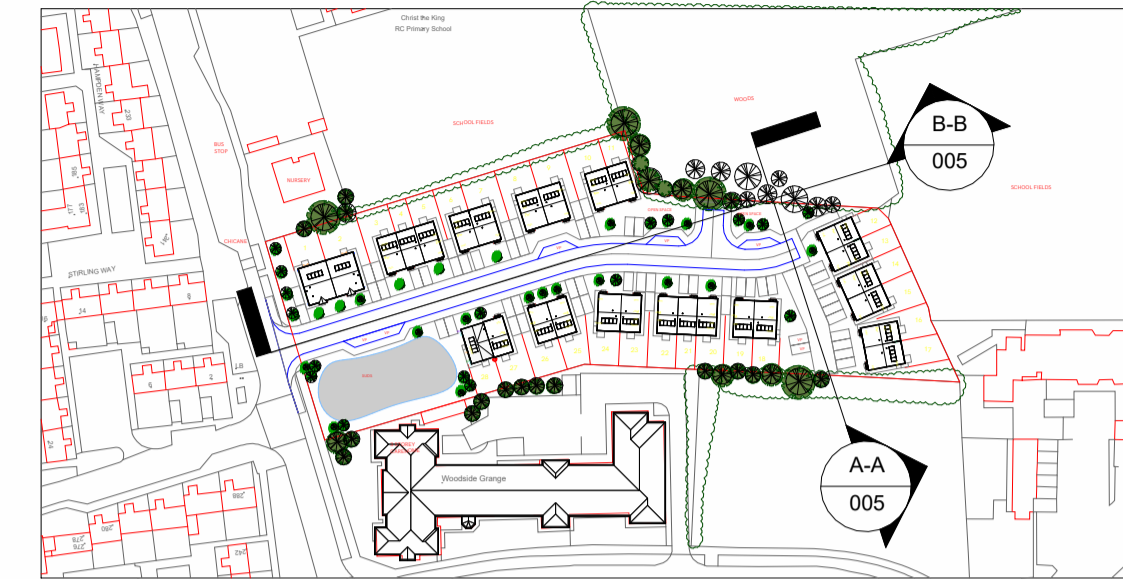

Section A-A

1 : 200

NOTE:
Do not scale from this drawing.
This drawing is copyright of Ergo Projects Ltd.
All dimensions to be checked prior to any work commencing.
Any discrepancies to be reported to Ergo Projects immediately.

Title
Proposed Street Scenes & 3D Views

DRAWING PURPOSE:	DATE:	DB:	AB:
Feasibility	01.24	LG	ME

SCALE:	SHEET SIZE:	REVISION :
As indicated	A2	
PROJECT NO:	DRAWING NO:	

945

005